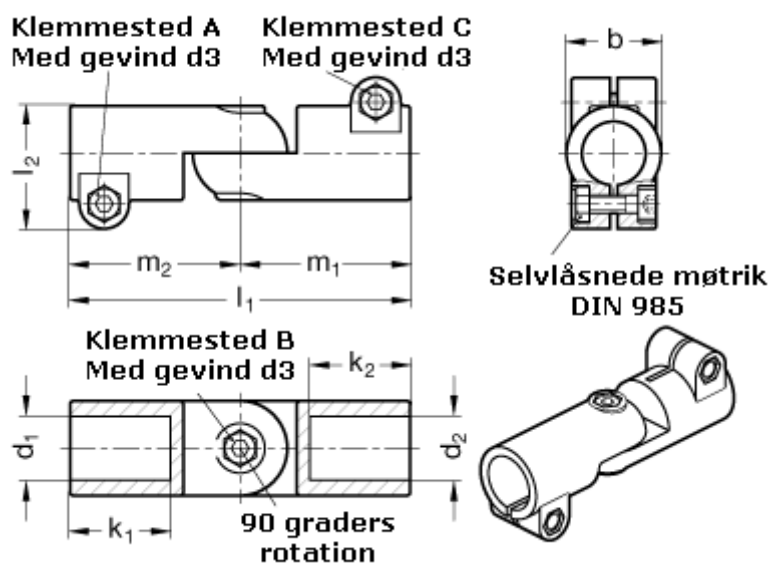

Article number: 20286B50B48S2BL

Description: E+G Swivel clamp connector joint
GN286-B50-B48-S-2-BL

Measures

$b = 65$	$m_1 = 115$
$d_1 = B50$	$m_2 = 115$
$d_2 = B48$	
$d_3 = M10$	
$k_1 = 74.0$	
$k_2 = 74.0$	
$l_1 = 230$	
$l_2 = 77.5$	